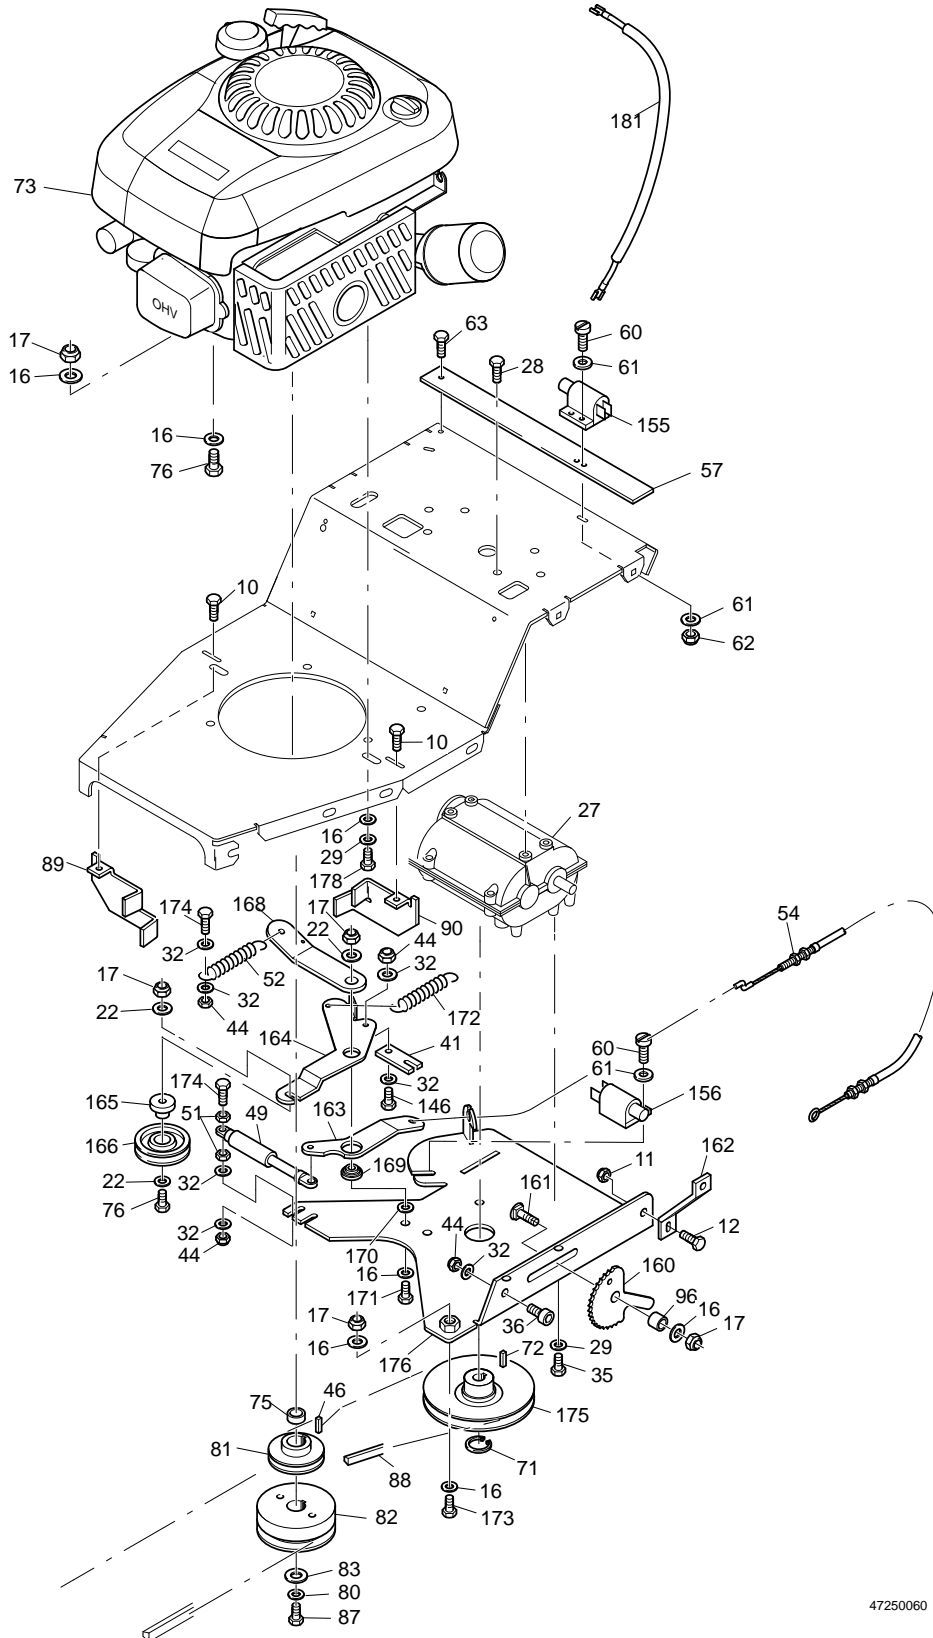

Stella®

Spareparts R-70 Pro