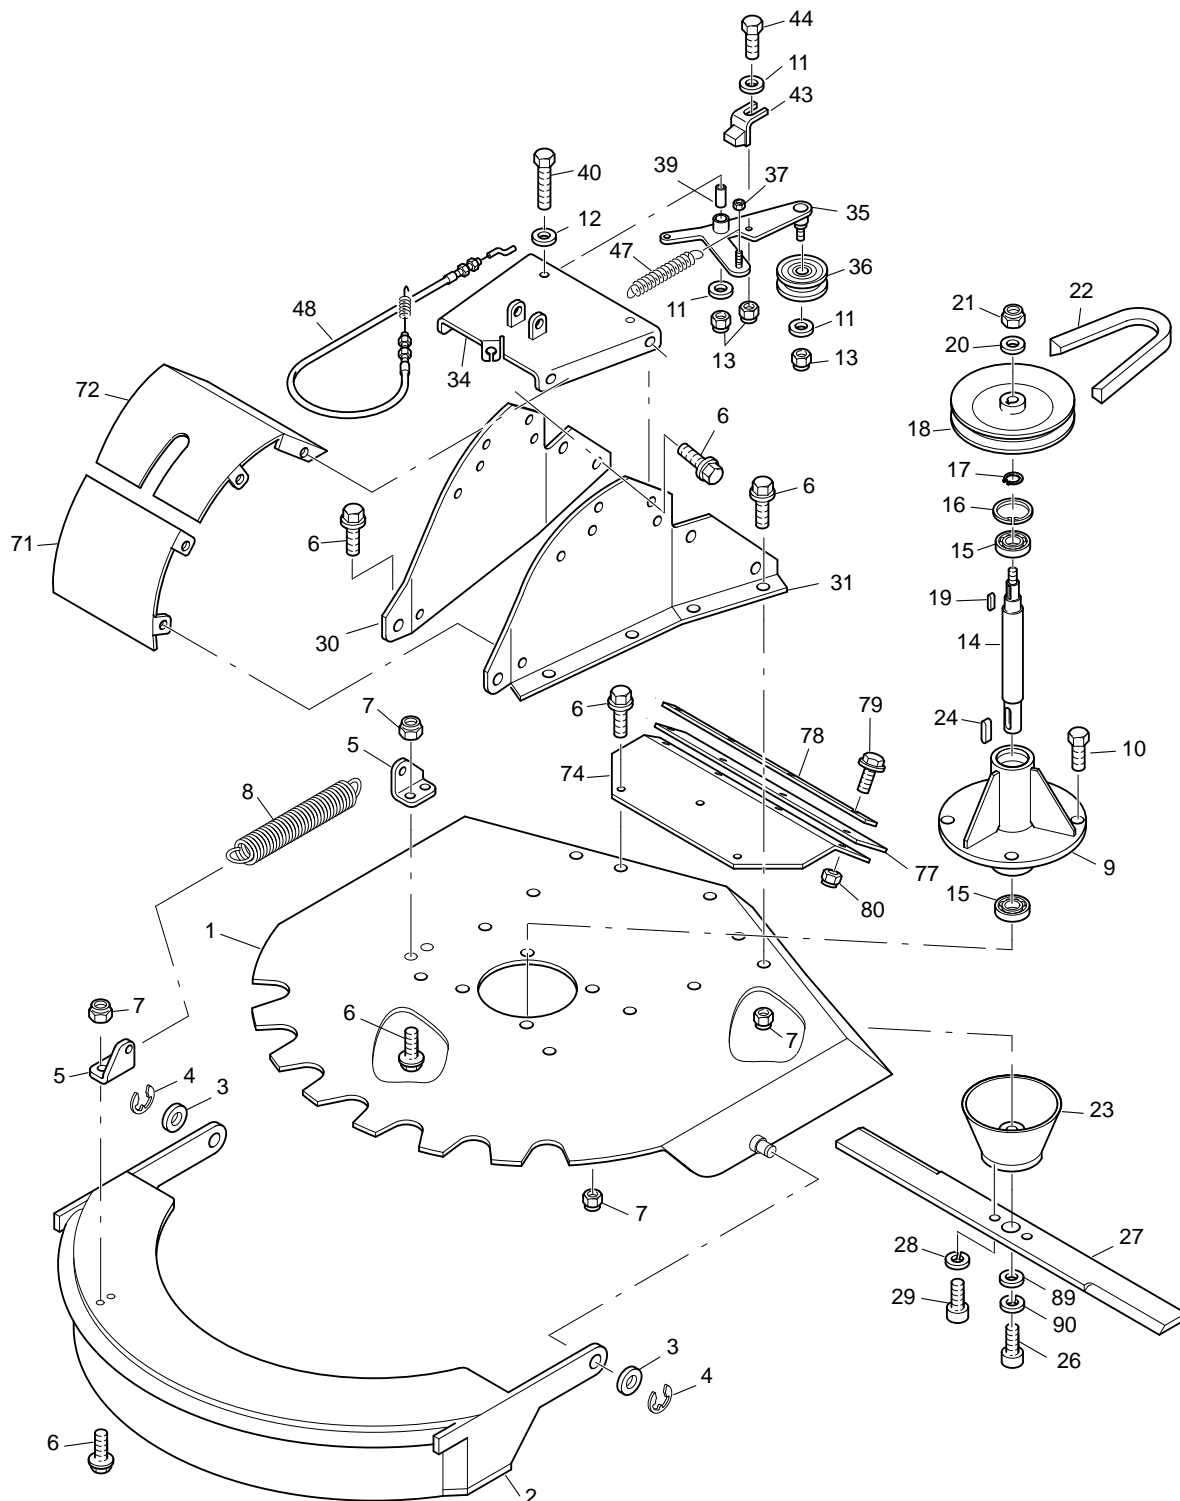

Stella®

Spareparts R-70 Pro

Stella®

Spareparts R-70 Pro

item	part No.	description	No. Used
1	00378	Coverplate	1
2	01281	Frontplate	1
3	70005	Washer	2
4	70925	Clipping	2
5	00375	Springmount	2
6	70174	Lockbolt	29
7	70846	Locknut	21
8	00380	Spring	1
9	00385	Bearing flange	1
10	70624	Lockbolt	4
11	70082	Washer	4
12	70014	washer	1
13	70009	Nut	3
14	00381	Bladeshaft	1
15	70484	Bearing	2
16	70447	Retaining ring	1
17	70193	Retaining ring	1
18	00384	Pulley	1
19	70926	Key	1
20	70076	Washer	2
21	70025	Nut	1
22	81518	Belt	1
23	00383	Blade flange	1
24	70504	Key	1
26	70428	Intl. Hex bolt	1
27	00373	Blade	1
28	70239	Lockwasher	2
29	70927	Intl. Hex bolt	2
30	01279	Sideplate r/h	1
31	01290	Sideplate l/h	1
34	00390	Bearingplate	1
35	00377	Idlerarm	1
36	81775	Idler	1
37	70102	Nut	1
39	00391	Tube	1
40	70213	Bolt	1
43	00392	Brakeblock	1
44	70105	Bolt	1
45	70746	Lockbolt	4
47	00478	Spring	1
48	00393	Bowdencable	1
71	01282	Lower coverplate	1
72	01283	Upper coverplate	1
74	00404	Discharge chute	1
77	00405	Rubberflap	1
78	00406	Clamp strip	1
79	70948	Lockbolt	3
80	70910	Locknut	3
89	70076	Washer	1
90	70066	Lockwasher	1