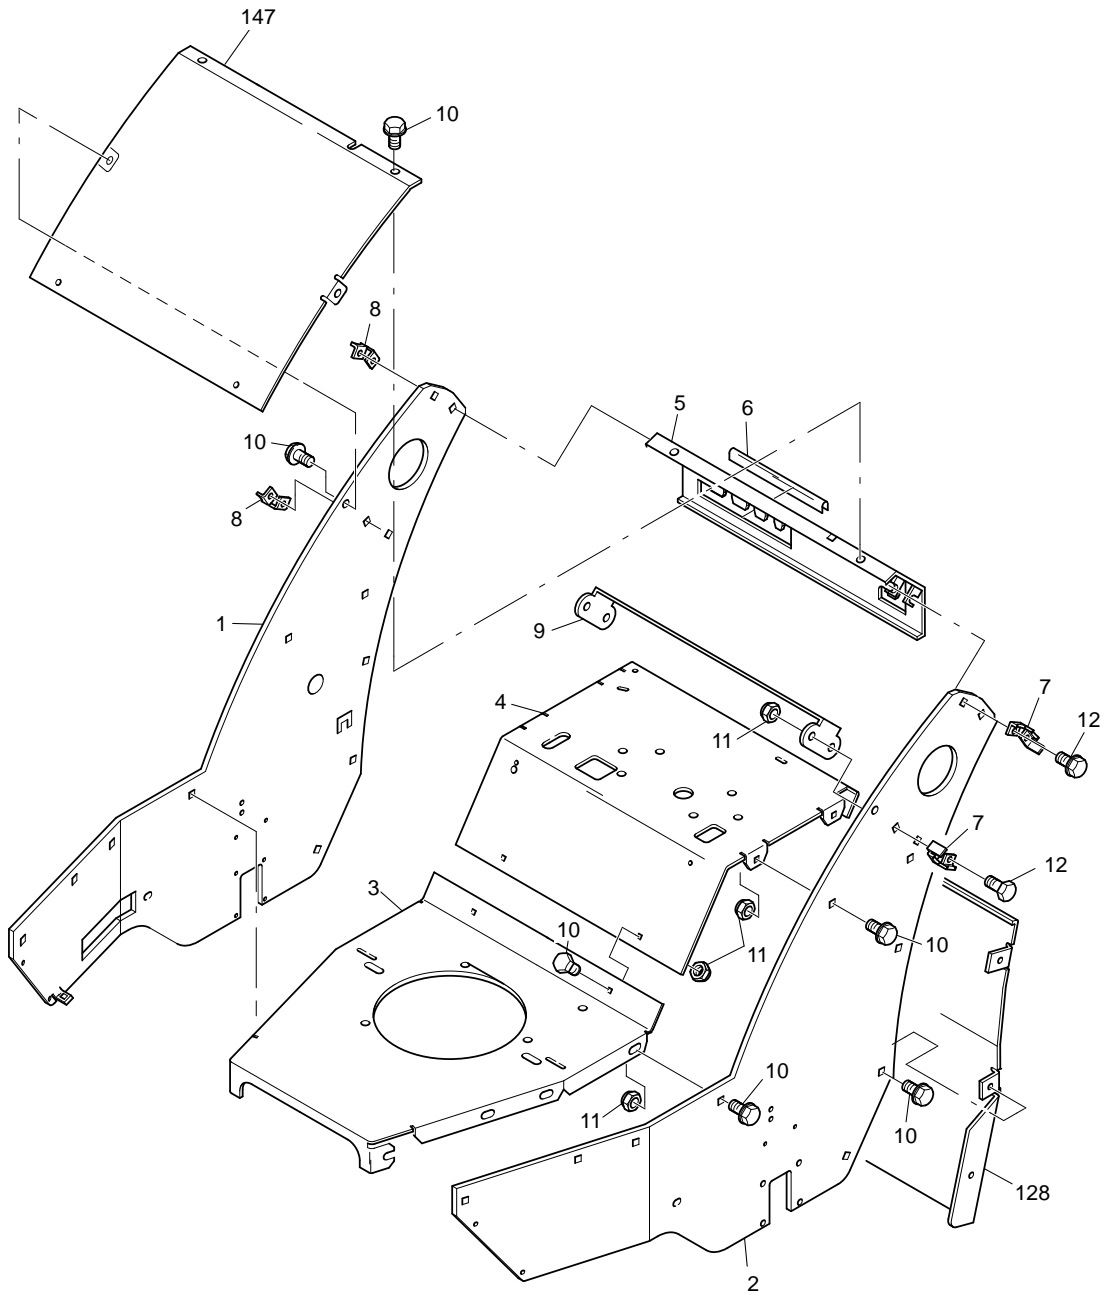

Stella®

Spareparts R-70 Pro