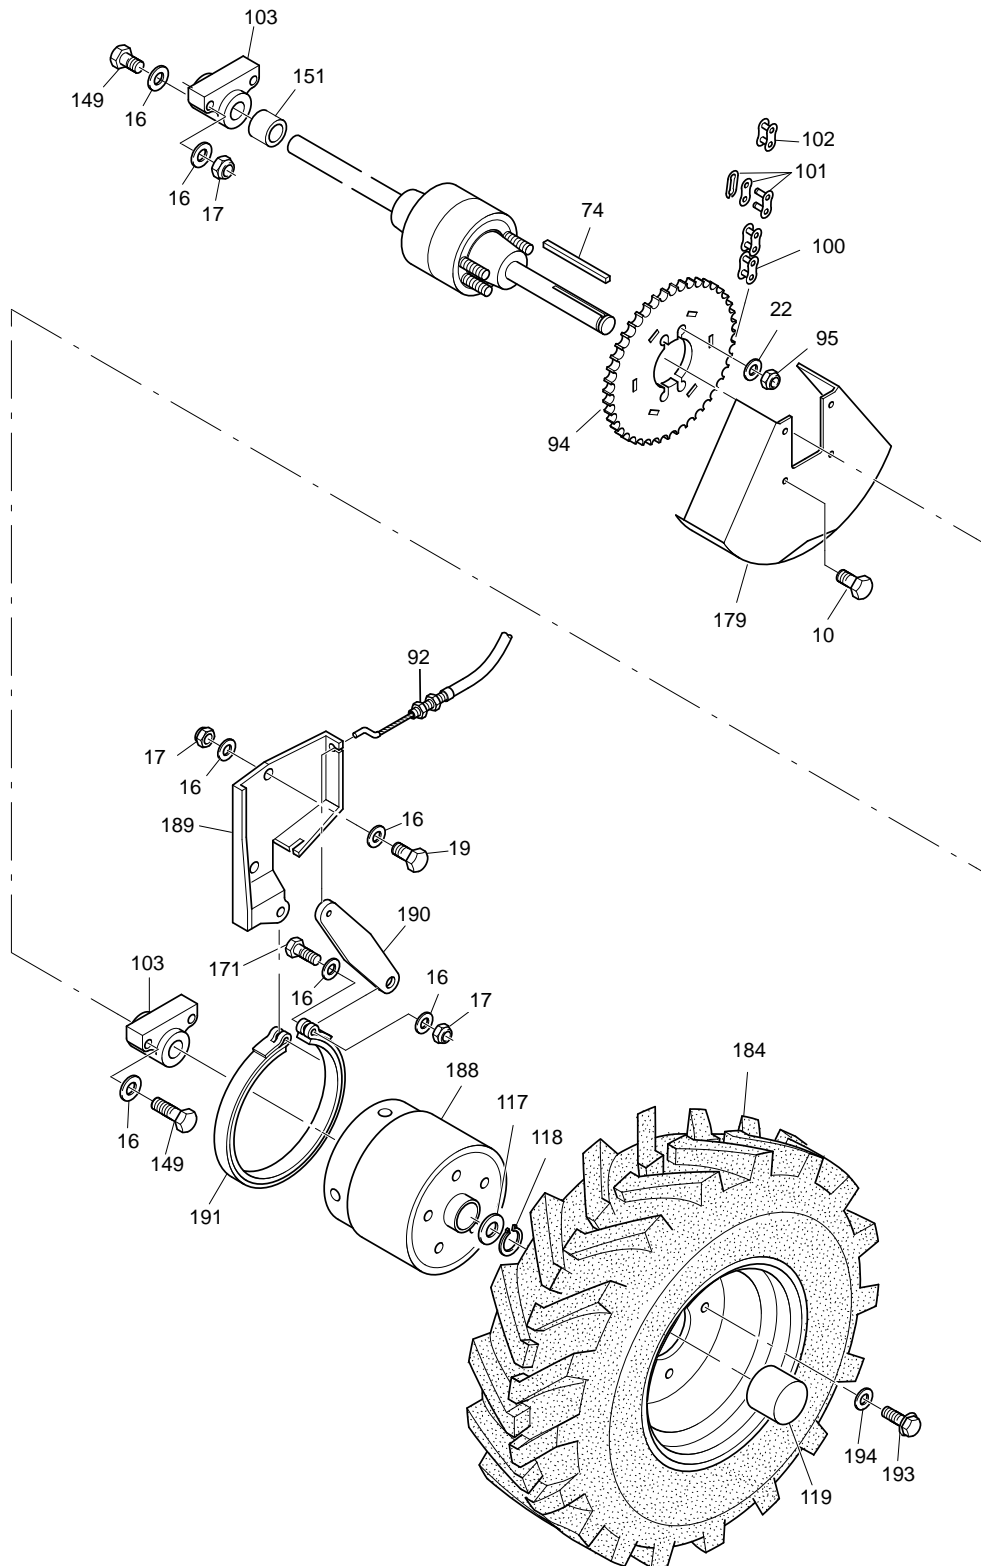

Stella®

Spareparts R-70 Pro