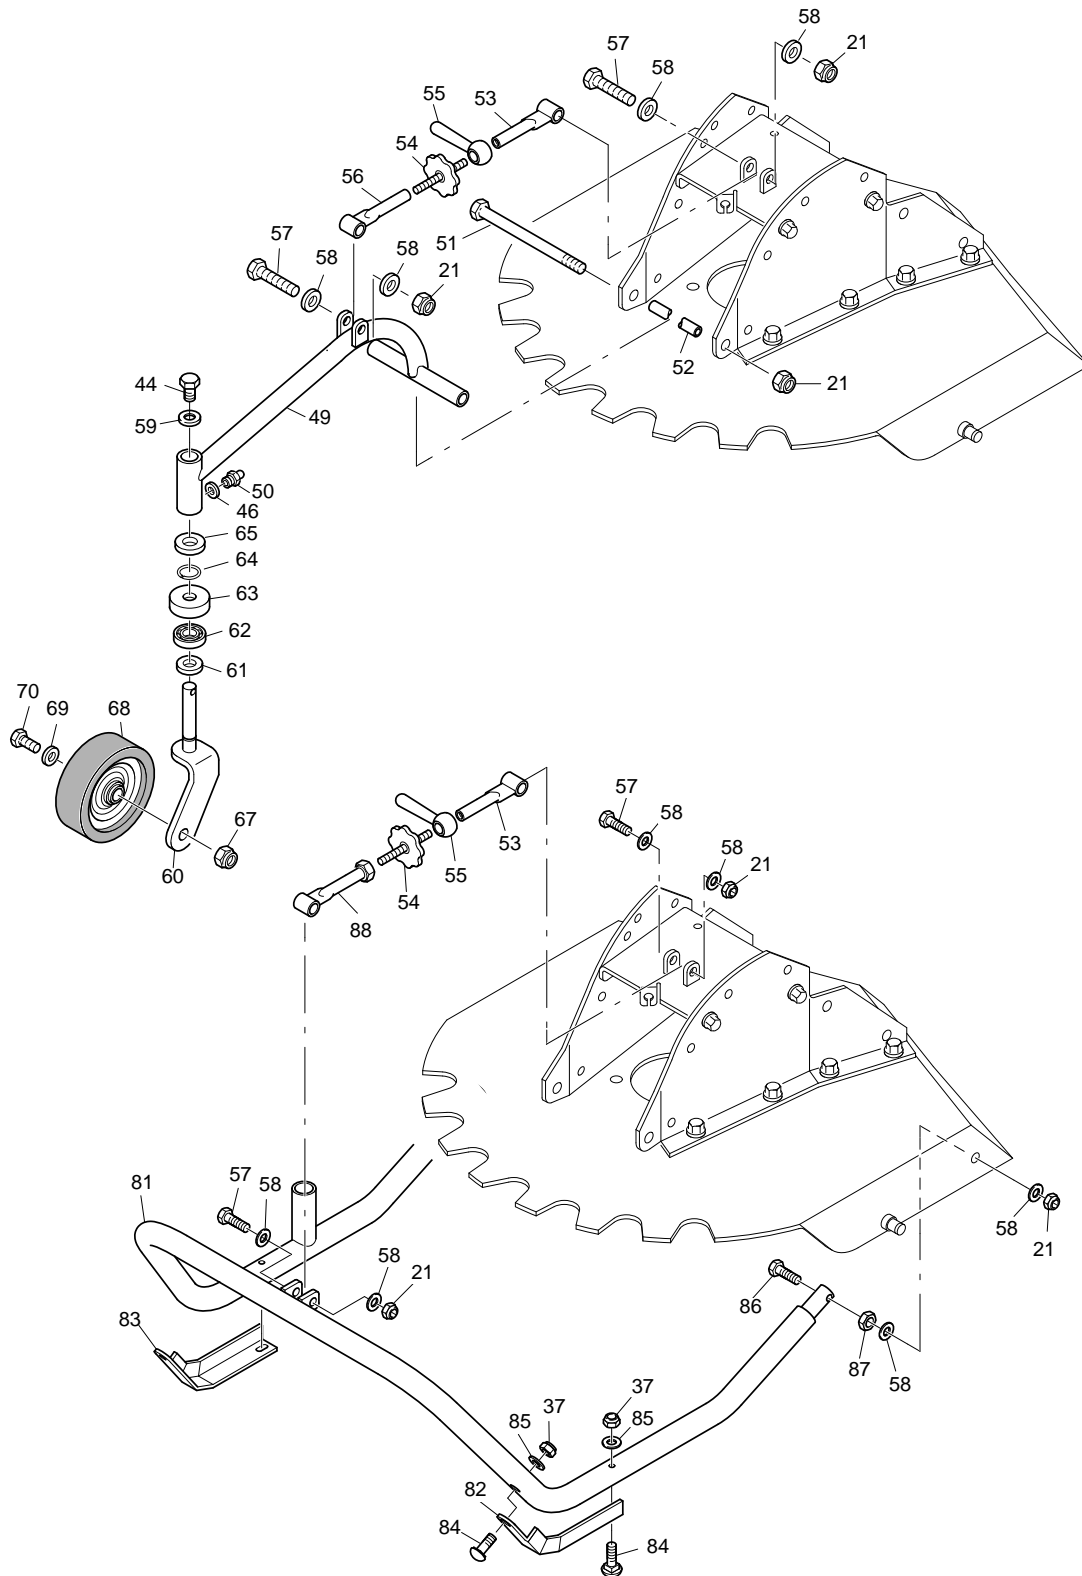

Stella®

Spareparts R-70 Pro

Stella®

Spareparts R-70 Pro

Execution with skid

Item	Order No.	description	No used
21	70025	Nut	4
37	70102	Nut	4
53	00398	Adjuster tube rear	1
54	00397	Adjuster handle	1
55	00633	Locklever	1
57	70373	Bolt	2
58	70024	Washer	4
81	01159	Skid	1
82	01160	Wearing plate l/h	1
83	01161	Wearing plate r/h	1
84	71035	Carriage bolt	4
85	70169	Washer	4
86	70194	Bolt	2
87	70721	Nut	2
88	01172	Adjuster tube front	1

Execution with castor wheel

item	Order No.	Description	No used
21	70025	Nut	3
44	70105	Bolt	1
46	70015	Washer	1
49	00394	Castor wheel mount	1
50	70007	Greasefitting	1
51	70998	Bolt	1
52	00480	Tube	1
53	00398	Adjuster tube front	1
54	00397	Adjuster handle	1
55	00633	Locklever	1
56	00396	Adjuster tube rear	1
57	70373	Bolt	2
58	70024	Washer	4
59	00481	Cover washer	1
60	00399	Castor fork	1
61	70032	Washer	1
62	70618	Bearing	1
63	00400	Bearing cover	1
64	70930	Clipping	1
65	70454	Washer	1
67	70020	Nut	1
68	00401	Castor wheel cpl.	1
69	00482	Cover washer	1
70	70501	Bolt	1

Stella® Engineering GmbH

Am Stauweiher 5
51688 Wipperfürth
Telefon 02267/8728-0
Fax 02267/8728-39

e-Mail info@stella-engineering.de