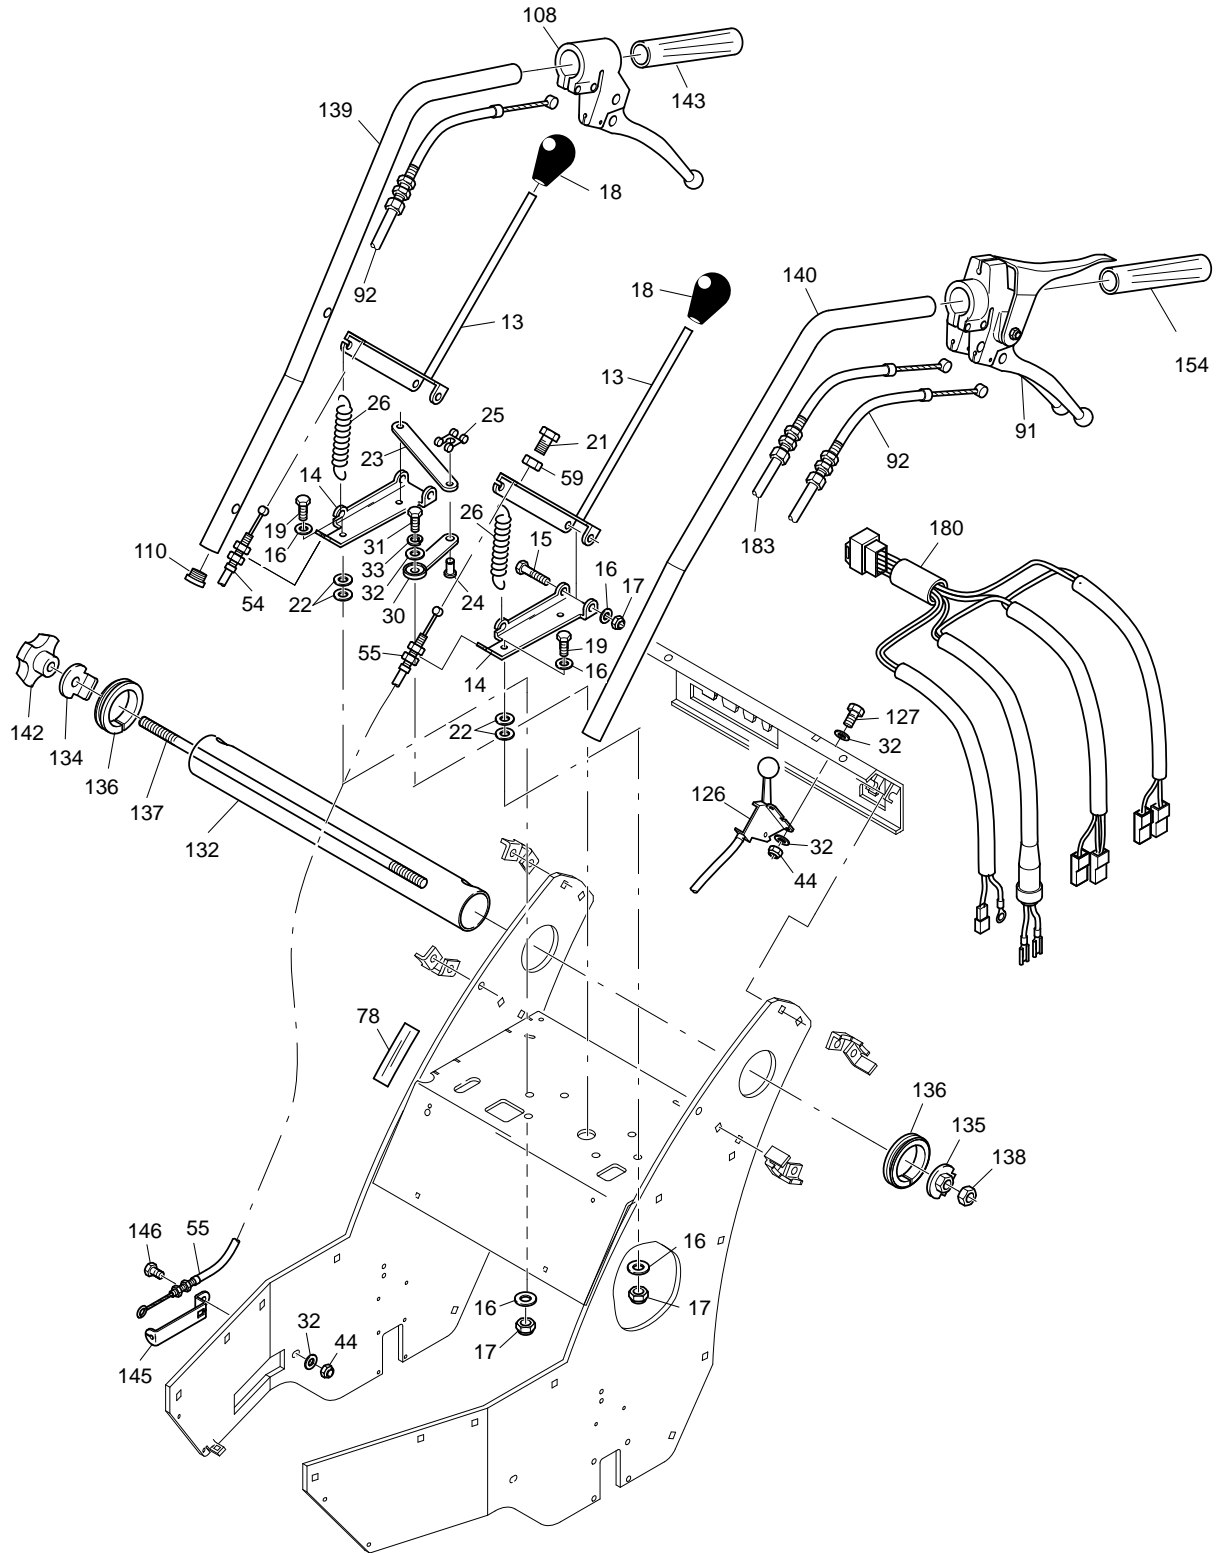

Stella®

Spareparts R-70 Pro

Stella®

Spareparts R-70 Pro

item	Part no.	description	No used
1	00303	Sidepanel r/h	1
2	00305	Sidepanel r/h	1
3	00423	Coverplate	1
4	00308	Gearbox mount	1
5	00424	Shiftpanel	1
6	00312	Edgeprotection	1
7	00313	Locking segment r/h	2
8	00314	Locking segment l/h	2
9	00315	Traverse	1
10	70174	Lockbolt M8x16 B-158 VG	27
11	70846	Locknut M8 B-196 VG	18
12	70624	Lockbolt M8x20 B-158 VG	10
13	00274	Upper hinge cpl.	2
14	00272	Lower hinge cpl.	2
15	70057	Bolt M8x70 DIN 931 VG	2
16	70014	Washer A8,4 DIN 125 VG	37
17	70009	Locknut M8 DIN 985	21
18	81252	Knob	2
19	70077	Bolt M8x25 DIN 933 VG	6
21	70457	Bolt M5x12 DIN 933 VG	2
22	70082	Washer A8,4 DIN 9021 VG	11
23	00317	Lever	1
24	81894	Pin	2
25	81895	SL-clip	2
26	00318	Spring	3
27	81919	Gearbox	1
28	81896	Bolt	4
29	70363	Lockwasher A8 DIN 127 VG	6
30	01432	Gear shift lever	1
31	81907	Bolt	1
32	70015	Washer A6,4 DIN 125 VG	13
33	70195	Lockwasher A6 DIN 127 VG	1
35	81899	Bolt	4
36	70259	Intl. Hex bolt M6x20 DIN 912 VG	1
41	00323	Shiftlever	1
44	70102	Locknut M6 DIN 985 VG	8
46	70838	Key 1/4"x1/4"x60mm	1
49	Dropped out	Damper	1
51	70278	Nut M6 DIN 934 VG	3
54	00327	Bowdencable	1
55	00516	Bowdencable	1
57	00328	Plastic slide	1
59	70064	Locknut M5 DIN 985 VG	2
60	70877	Intl. Hex bolt M4x20 DIN 912 VG	4
61	70094	Washer A4,3 DIN 125 VG	8
62	70095	Locknut M4 DIN 985 VG	4
63	70898	Self tapping screw 5,5x16 DIN 7976 VG	1
71	70875	Retaining ring	1
72	70876	Key	1
73	82003	Engine	1
74	70717	Key 3/16"x40mm DIN 6885	2
75	00474	Spacer	1
76	70213	Bolt M8x40 DIN 933 VG	3